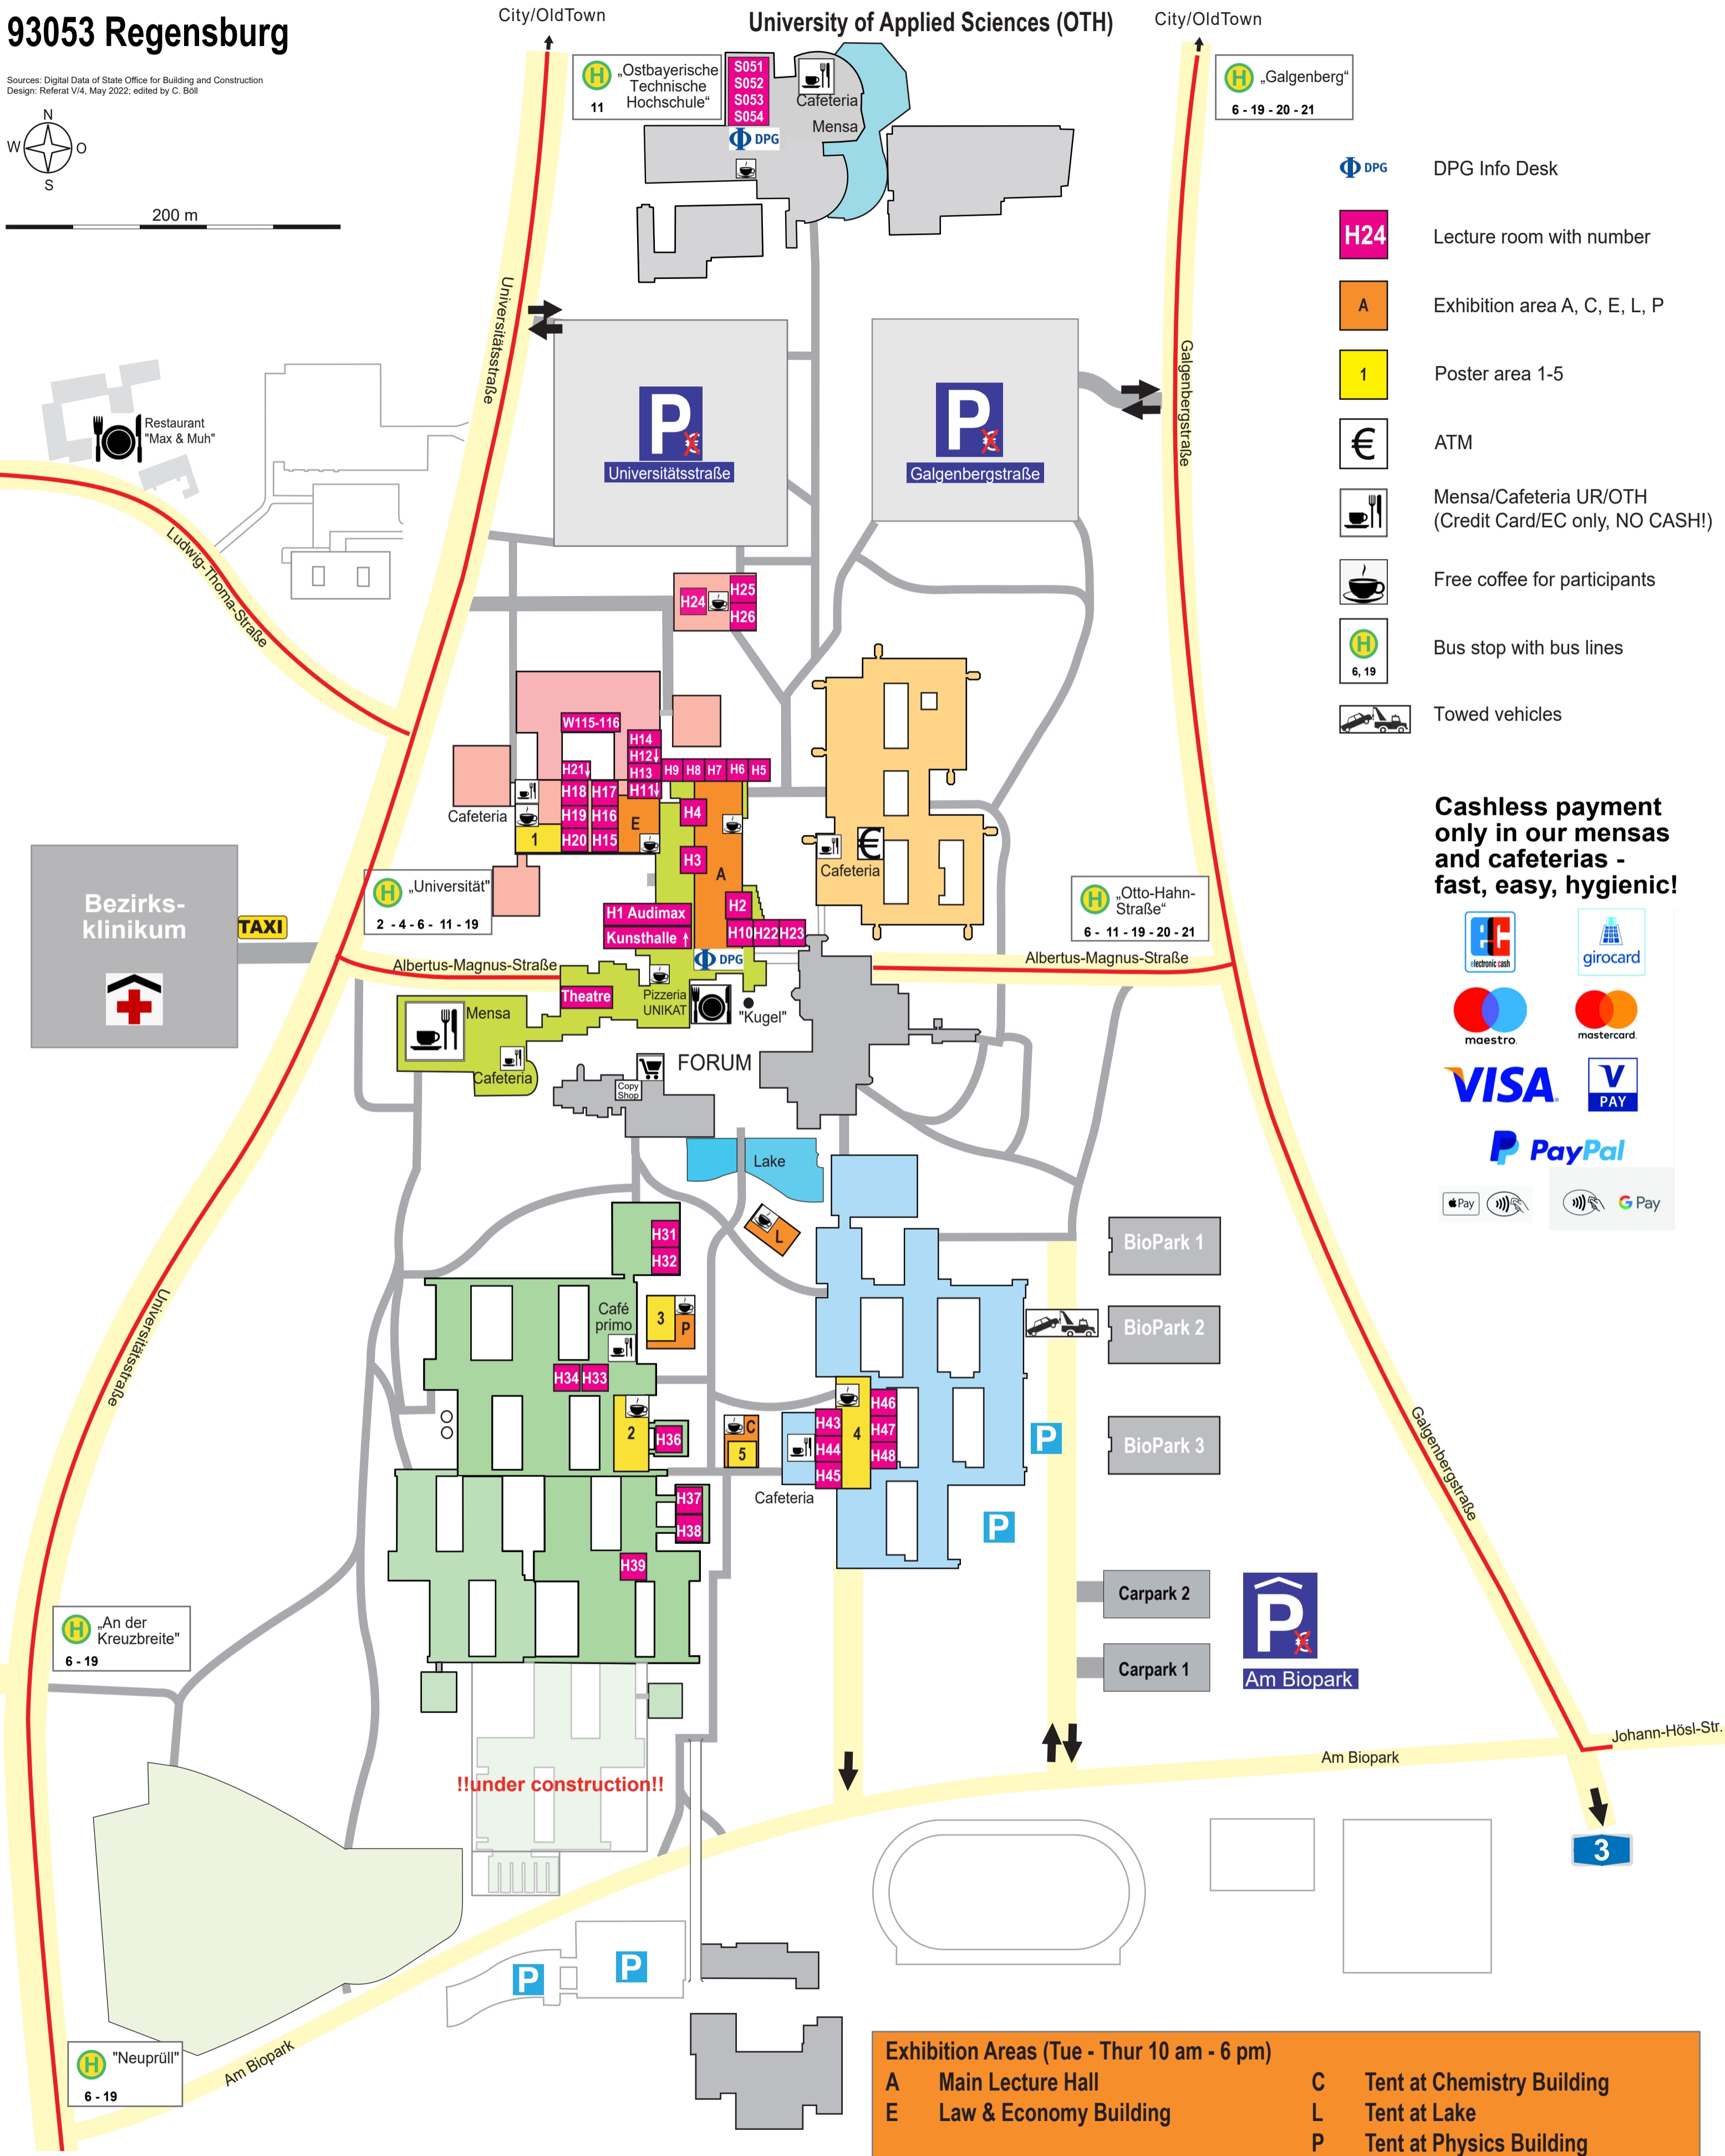

Universität Regensburg

Universitätsstraße 31
93053 Regensburg

200 m

Ostbayerische Techn. Hochschule Regensburg/
University of Applied Sciences (OTH)

- DPG Info Desk
- Lecture room with number
- Exhibition area A, C, E, L, P
- Poster area 1-5
- ATM
- Mensa/Cafeteria UR/OTH (Credit Card/EC only, NO CASH!)
- Free coffee for participants
- Bus stop with bus lines
- Towed vehicles

Cashless payment only in our mensas and cafeterias - fast, easy, hygienic!