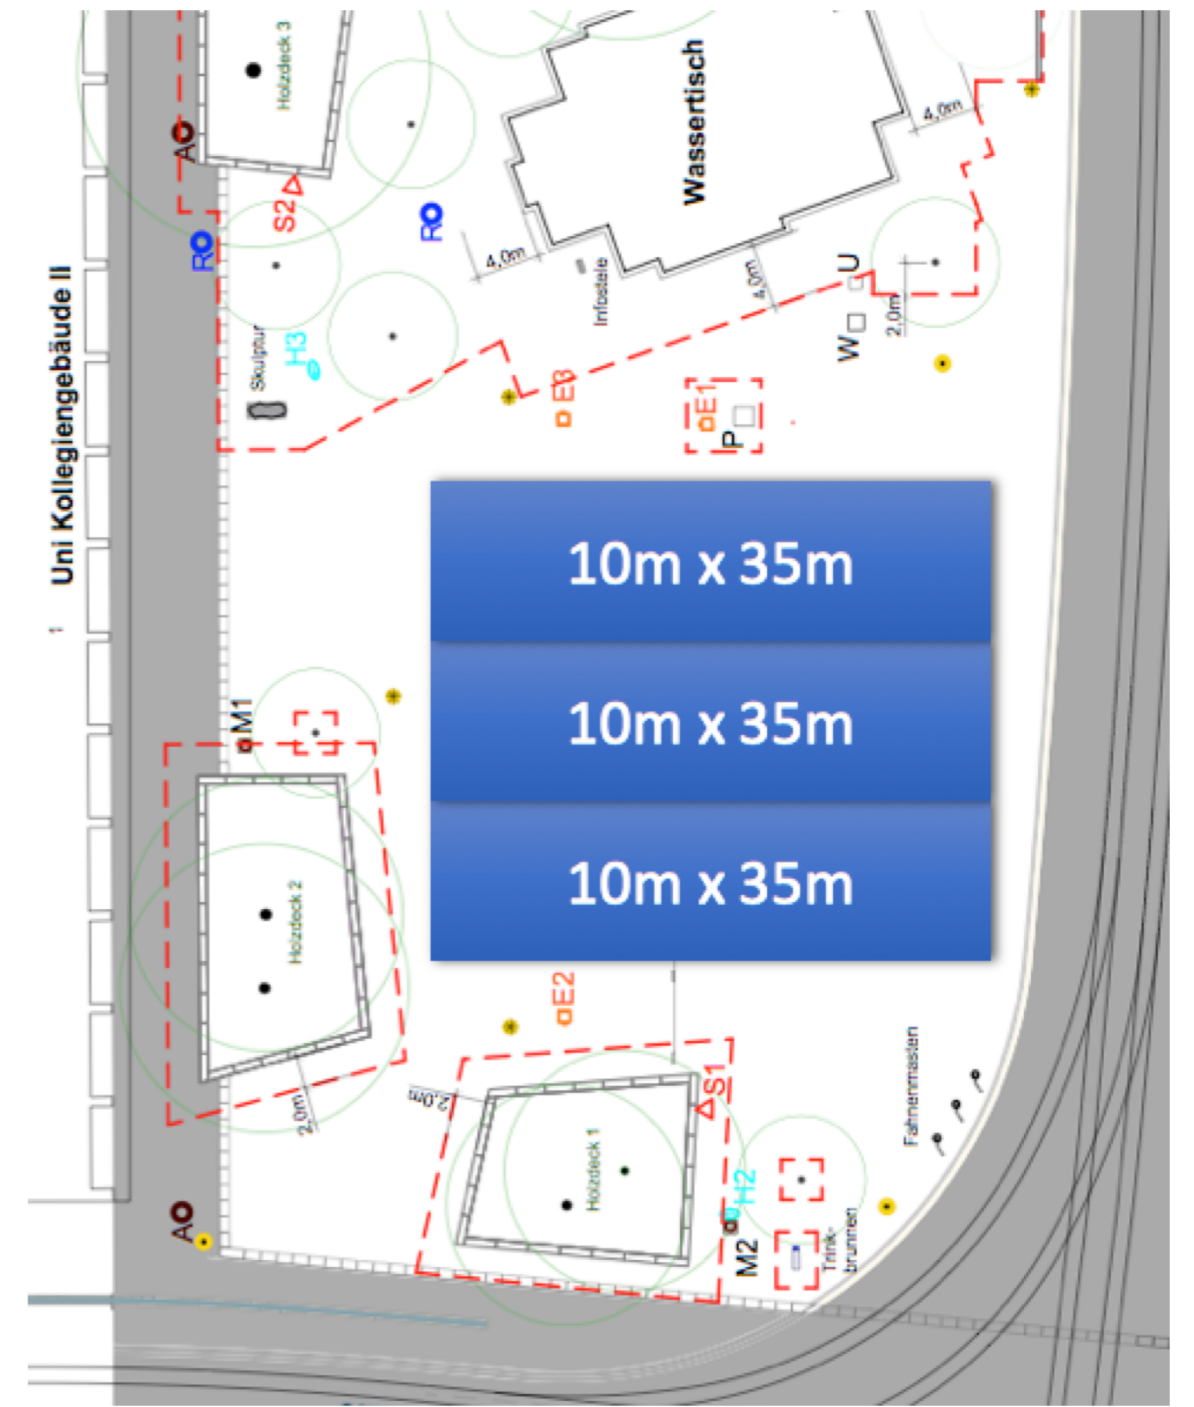

Exhibition - DPG Spring Meeting 2024 - Freiburg

Location: Platz der Alten Synagoge, Freiburg

Opening hours: 10:30 - 19:00 (tuesday - thursday)

Booth

Entrance/exits and emergency exits

Posterwalls for Postersessions

passages between tents

Gastronomy